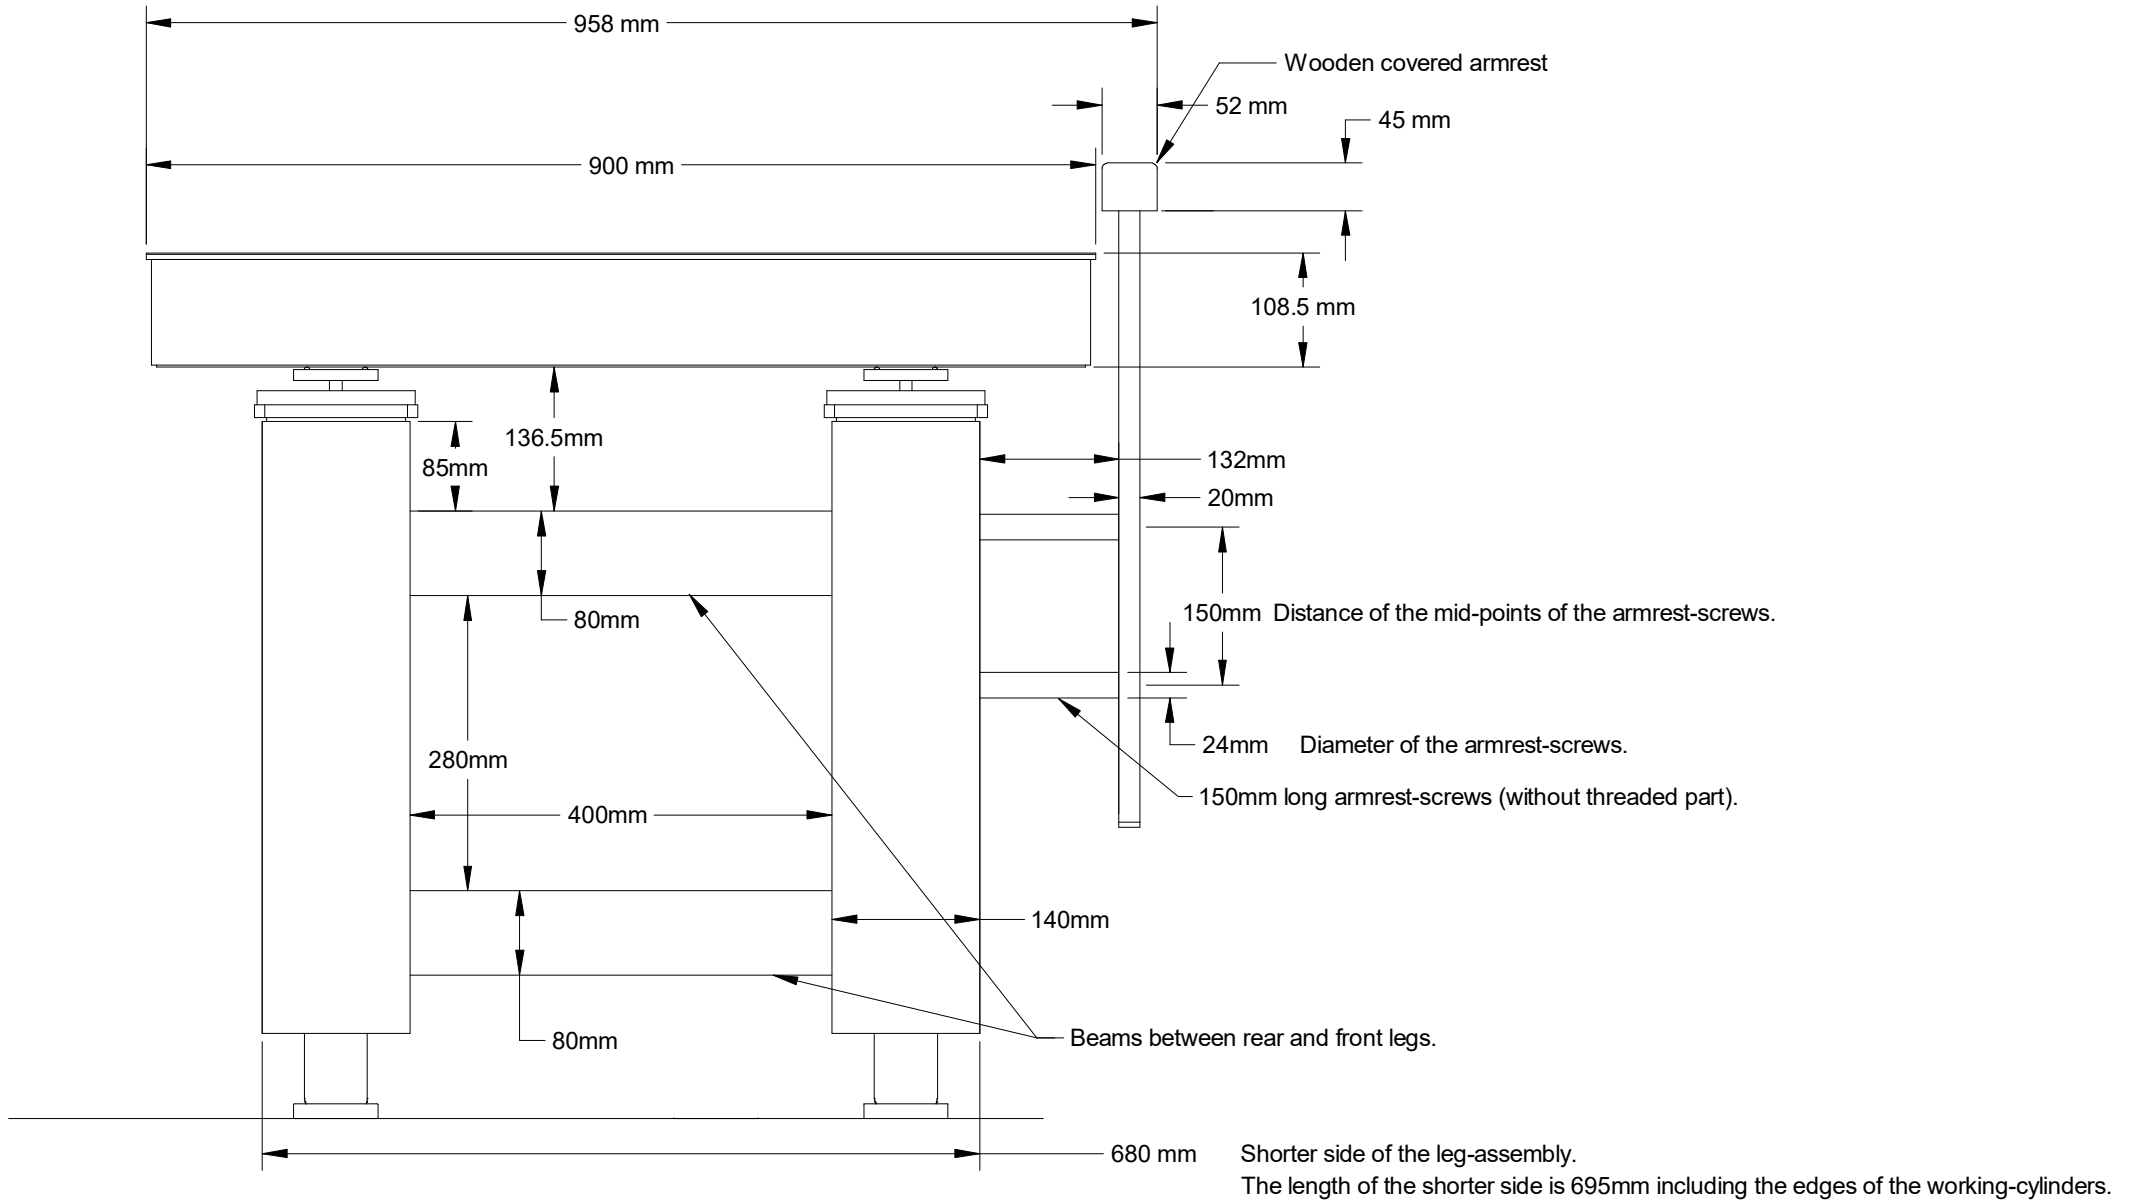

Front side of the leg-assembly with top-plate and wooden-armrest from the front view

Side of the leg-assembly with top-plate and wooden-armrests view

Top-plate upper view with wooden-armrests

52 mm (armrest upper view)