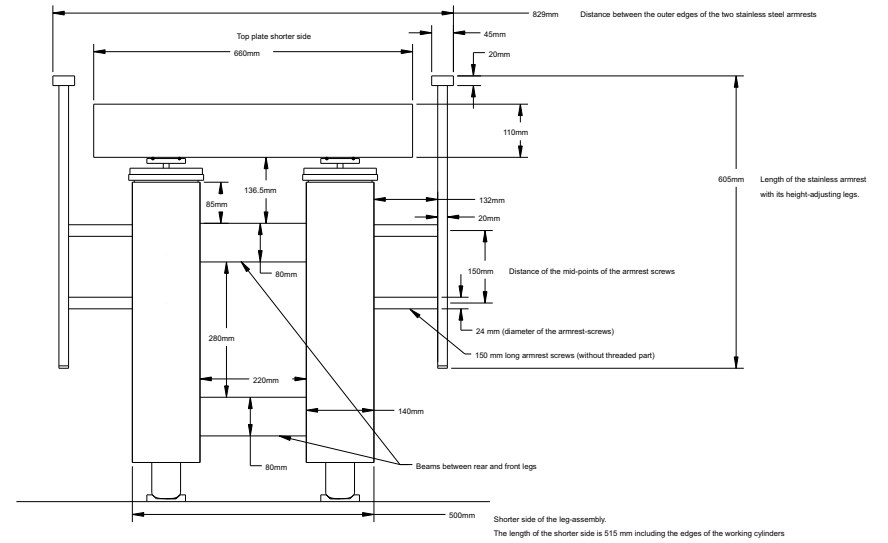

Top plate upper view with 2 stainless steel armrests

Longer side of the leg-assembly with top-plate and stainless-armrest from the front view

Shorter side of the leg-assembly with top-plate and stainless armrests view

980 x 660 mm IVF table: Upper view, Longer side view, Shorter side view