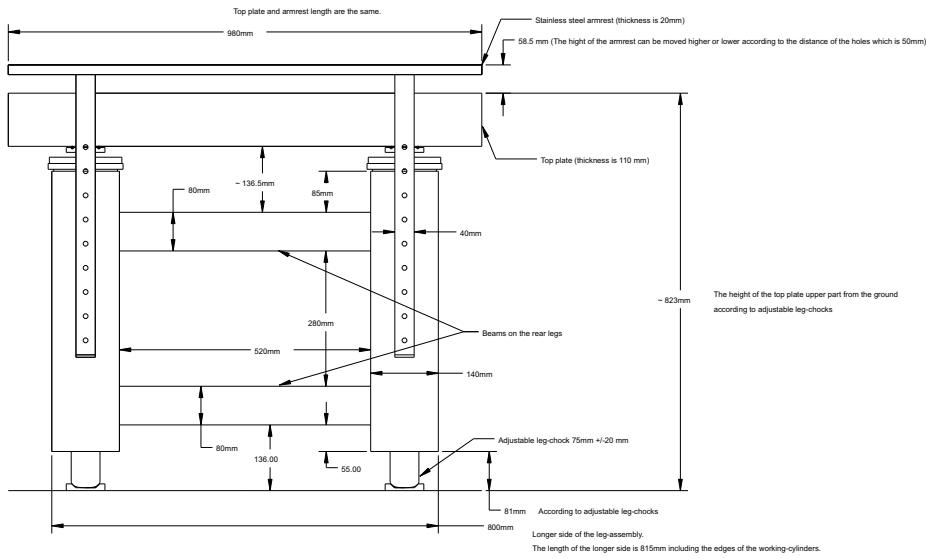

Top plate upper view with 2 stainless steel armrests

Longer side of the leg-assembly with top-plate and stainless-armrest from the front view

Shorter side of the leg-assembly with top-plate and stainless armrests view

980 x 660 mm IVF table: Upper view, Longer side view, Shorter side view