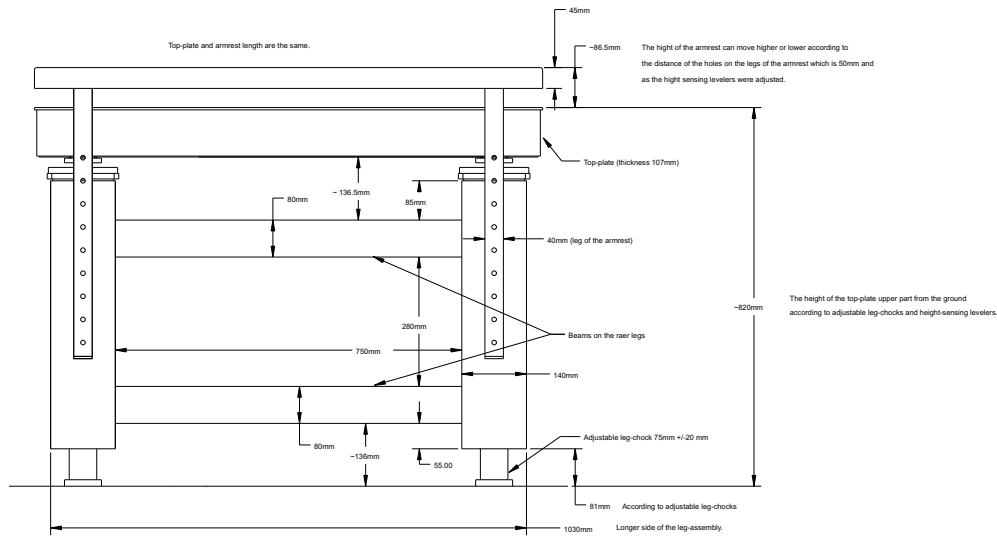

1100 x 800 mm table: Top-plate with armrest upper view

1100 x 800mm table: Longer side of the leg-assembly with top-plate and armrest from the front view

1100 x 800 mm table: Shorter side of the leg-assembly with top-plate and armrest view

1100 x 800 mm table with wooden armrest: Upper view; Longer side view; Shorter side view;