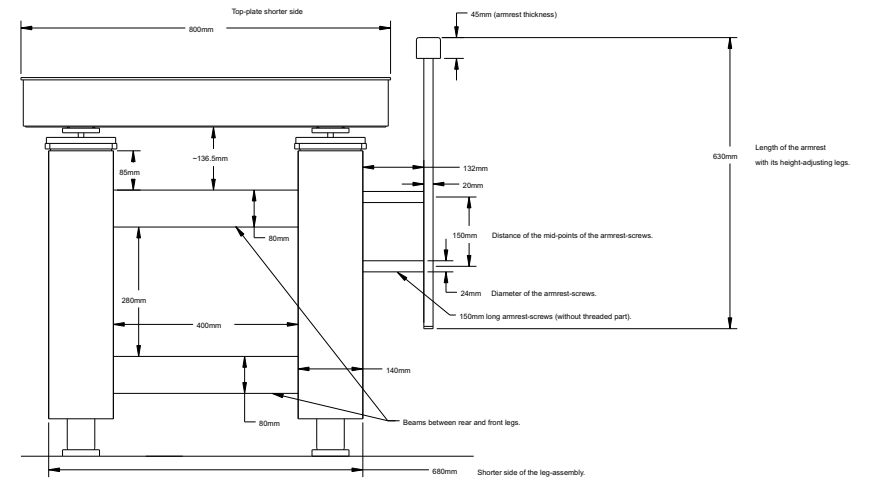

1100 x 800 mm table: Top-plate with armrest upper view

1100 x 800mm table: Longer side of the leg-assembly with top-plate and armrest from the front view

1100 x 800 mm table: Shorter side of the leg-assembly with top-plate and armrest view

1100 x 800 mm table with wooden armrest: Upper view; Longer side view; Shorter side view;